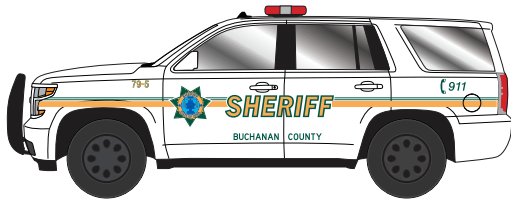

Primary Font

FrnkGothITC HVIt BT

Secondary Fonts

Swis721 Cn BT

Swis721 Md BT

Highway Gothic C

VEHICLE DECALS

Sheriff Truck-SUV Decal Set
[See Price](#)